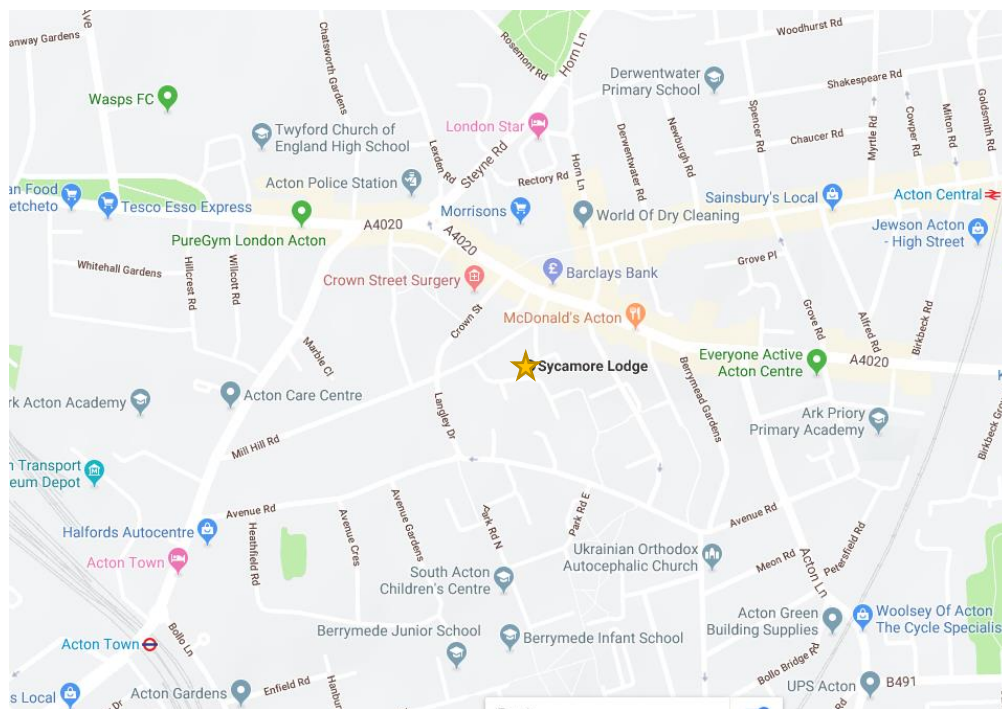

Ealing I-SAID! Service has moved

Our new telephone number is: **02039788989**

Our new address: **Sycamore Lodge**
1 Edgecote Close
London
W3 8PH

Please email us on: isaidealing@family-action.org.uk

 Facebook for [I-SAID!](#) : Family Action: Ealing SENDIAS

Directions to the Sycamore Lodge:

Ealing I- SAID: 02039788989

There is NO CAR PARKING at the Sycamore Lodge. Drivers could use the car parks around the Acton Town shopping areas.

Underground trains/tubes

Acton Town (District, Circle and Piccadilly Lines) 10 minutes walk or E3, 70, 207, 427 bus

Ealing Common (District and Piccadilly Lines) 16 minutes walk or 207, 427, 440 bus

Over ground trains

Acton Main Line - 15 minutes walk or bus 266, 440, 207,427

South Acton Station- 16 minutes walk or bus 70, 440, E3, 266

Buses

E3, 70, 207, 427, 440, 266